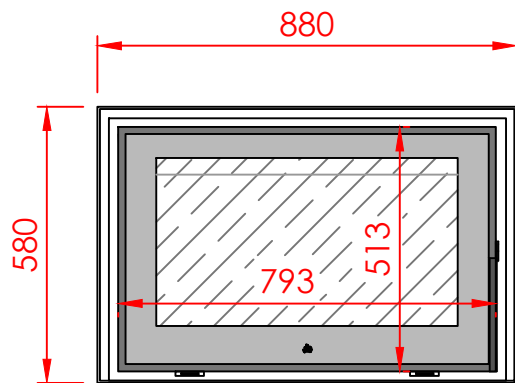

TOP

FRONT

SIDE

Series:	UNIVERSAL
Model:	DESIGN TUNNEL
Type:	80/55
Specials:	

All dimensions in mm
 General dimension tolerances up to 7mm
 All illustrations and drawings are protected by copyright.
 Exploitation or publication, even of individual details,
 only with our permission.
 Technical changes and errors reserved.