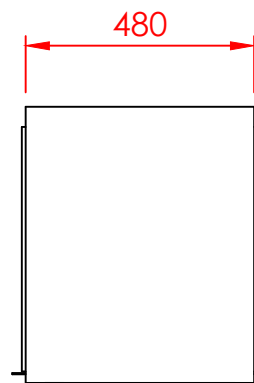

TOP

FRONT

SIDE

Series:	UNIVERSAL
Model:	DESIGN TUNNEL
Type:	80/55
Specials:	

All dimensions in mm
 General dimension tolerances up to 7mm
 All illustrations and drawings are protected by copyright.
 Exploitation or publication, even of individual details,
 only with our permission.
 Technical changes and errors reserved.