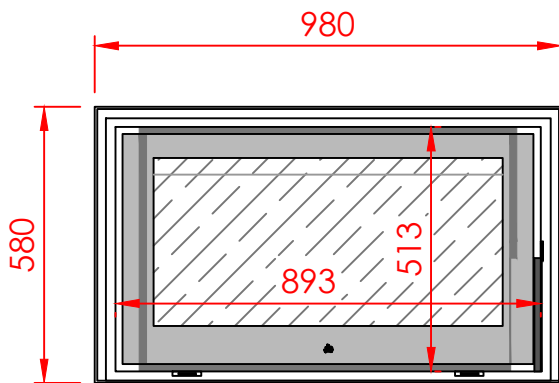

TOP

FRONT

SIDE

Series:	UNIVERSAL	
Model:	DESIGN TUNNEL	
Type:	90/55	
Specials:		

All dimensions in mm
 General dimension tolerances up to 7mm
 All illustrations and drawings are protected by copyright.
 Exploitation or publication, even of individual details,
 only with our permission.
 Technical changes and errors reserved.