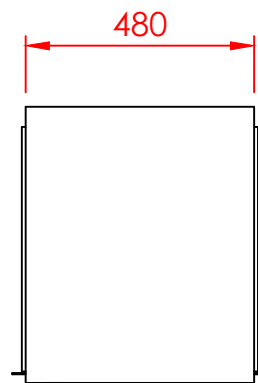

TOP

FRONT

SIDE

Series:	UNIVERSAL	
Model:	DESIGN TUNNEL	
Type:	90/55	
Specials:		

All dimensions in mm
 General dimension tolerances up to 7mm
 All illustrations and drawings are protected by copyright.
 Exploitation or publication, even of individual details,
 only with our permission.
 Technical changes and errors reserved.