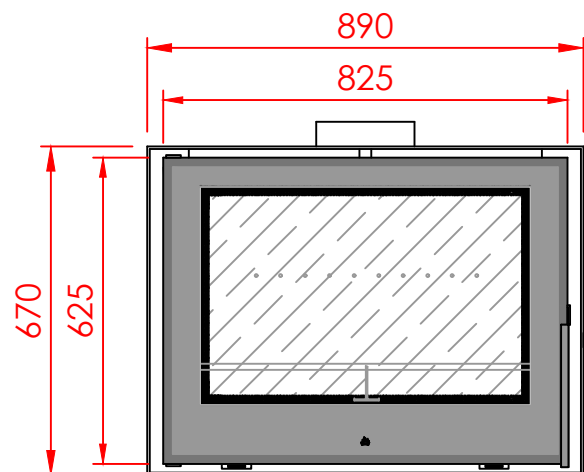

TOP

FRONT

SIDE

Series: **INSERTS**

Model: DESIGN FLAT

Type: 83/62

Specials:

All dimensions in mm
 General dimension tolerances up to 7mm
 All illustrations and drawings are protected by copyright.
 Exploitation or publication, even of individual details,
 only with our permission.
 Technical changes and errors reserved.