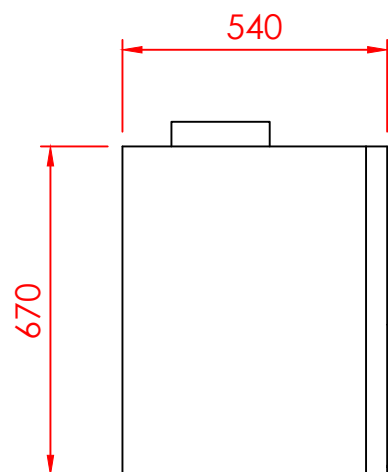

TOP

FRONT

SIDE

Series: **INSERTS**

Model: DESIGN FLAT

Type: 83/62

Specials:

All dimensions in mm
 General dimension tolerances up to 7mm
 All illustrations and drawings are protected by copyright.
 Exploitation or publication, even of individual details,
 only with our permission.
 Technical changes and errors reserved.