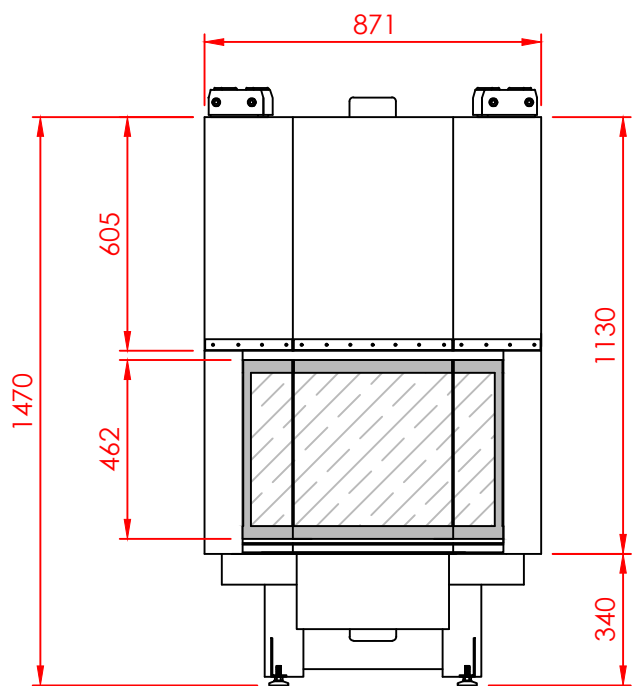

Front

Side

Series:	PRISMA
Model:	Prisma
Type:	60
Specials:	AERO

REGAL FIRE

Nea Redestos, Thermi, 57001
Thessaloniki GREECE
t: +30 2310 461386 f: +30 2310 461493
e: info@regal.com.gr
www.tzakiaregal.gr | www.regal.com.gr