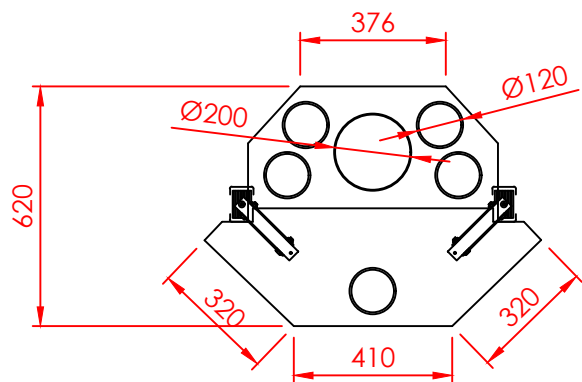

Top

Front

Side

Series:	PRISMA
Model:	Prisma
Type:	60
Specials:	AERO

REGAL FIRE

Nea Redestos, Thermi, 57001
Thessaloniki GREECE
t: +30 2310 461386 f: +30 2310 461493
e: info@regal.com.gr
www.tzakiaregal.gr | www.regal.com.gr