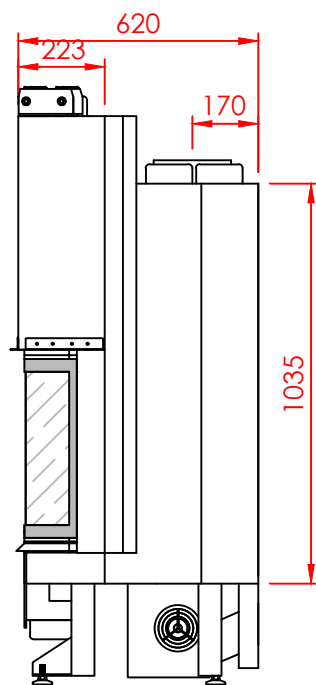

Side

Series:	PRISMA
Model:	Prisma
Type:	60
Specials:	AERO

REGAL FIRE

Nea Redestos, Thermi, 57001
Thessaloniki GREECE
t: +30 2310 461386 f: +30 2310 461493
e: info@regal.com.gr
www.tzakiaregal.gr | www.regal.com.gr